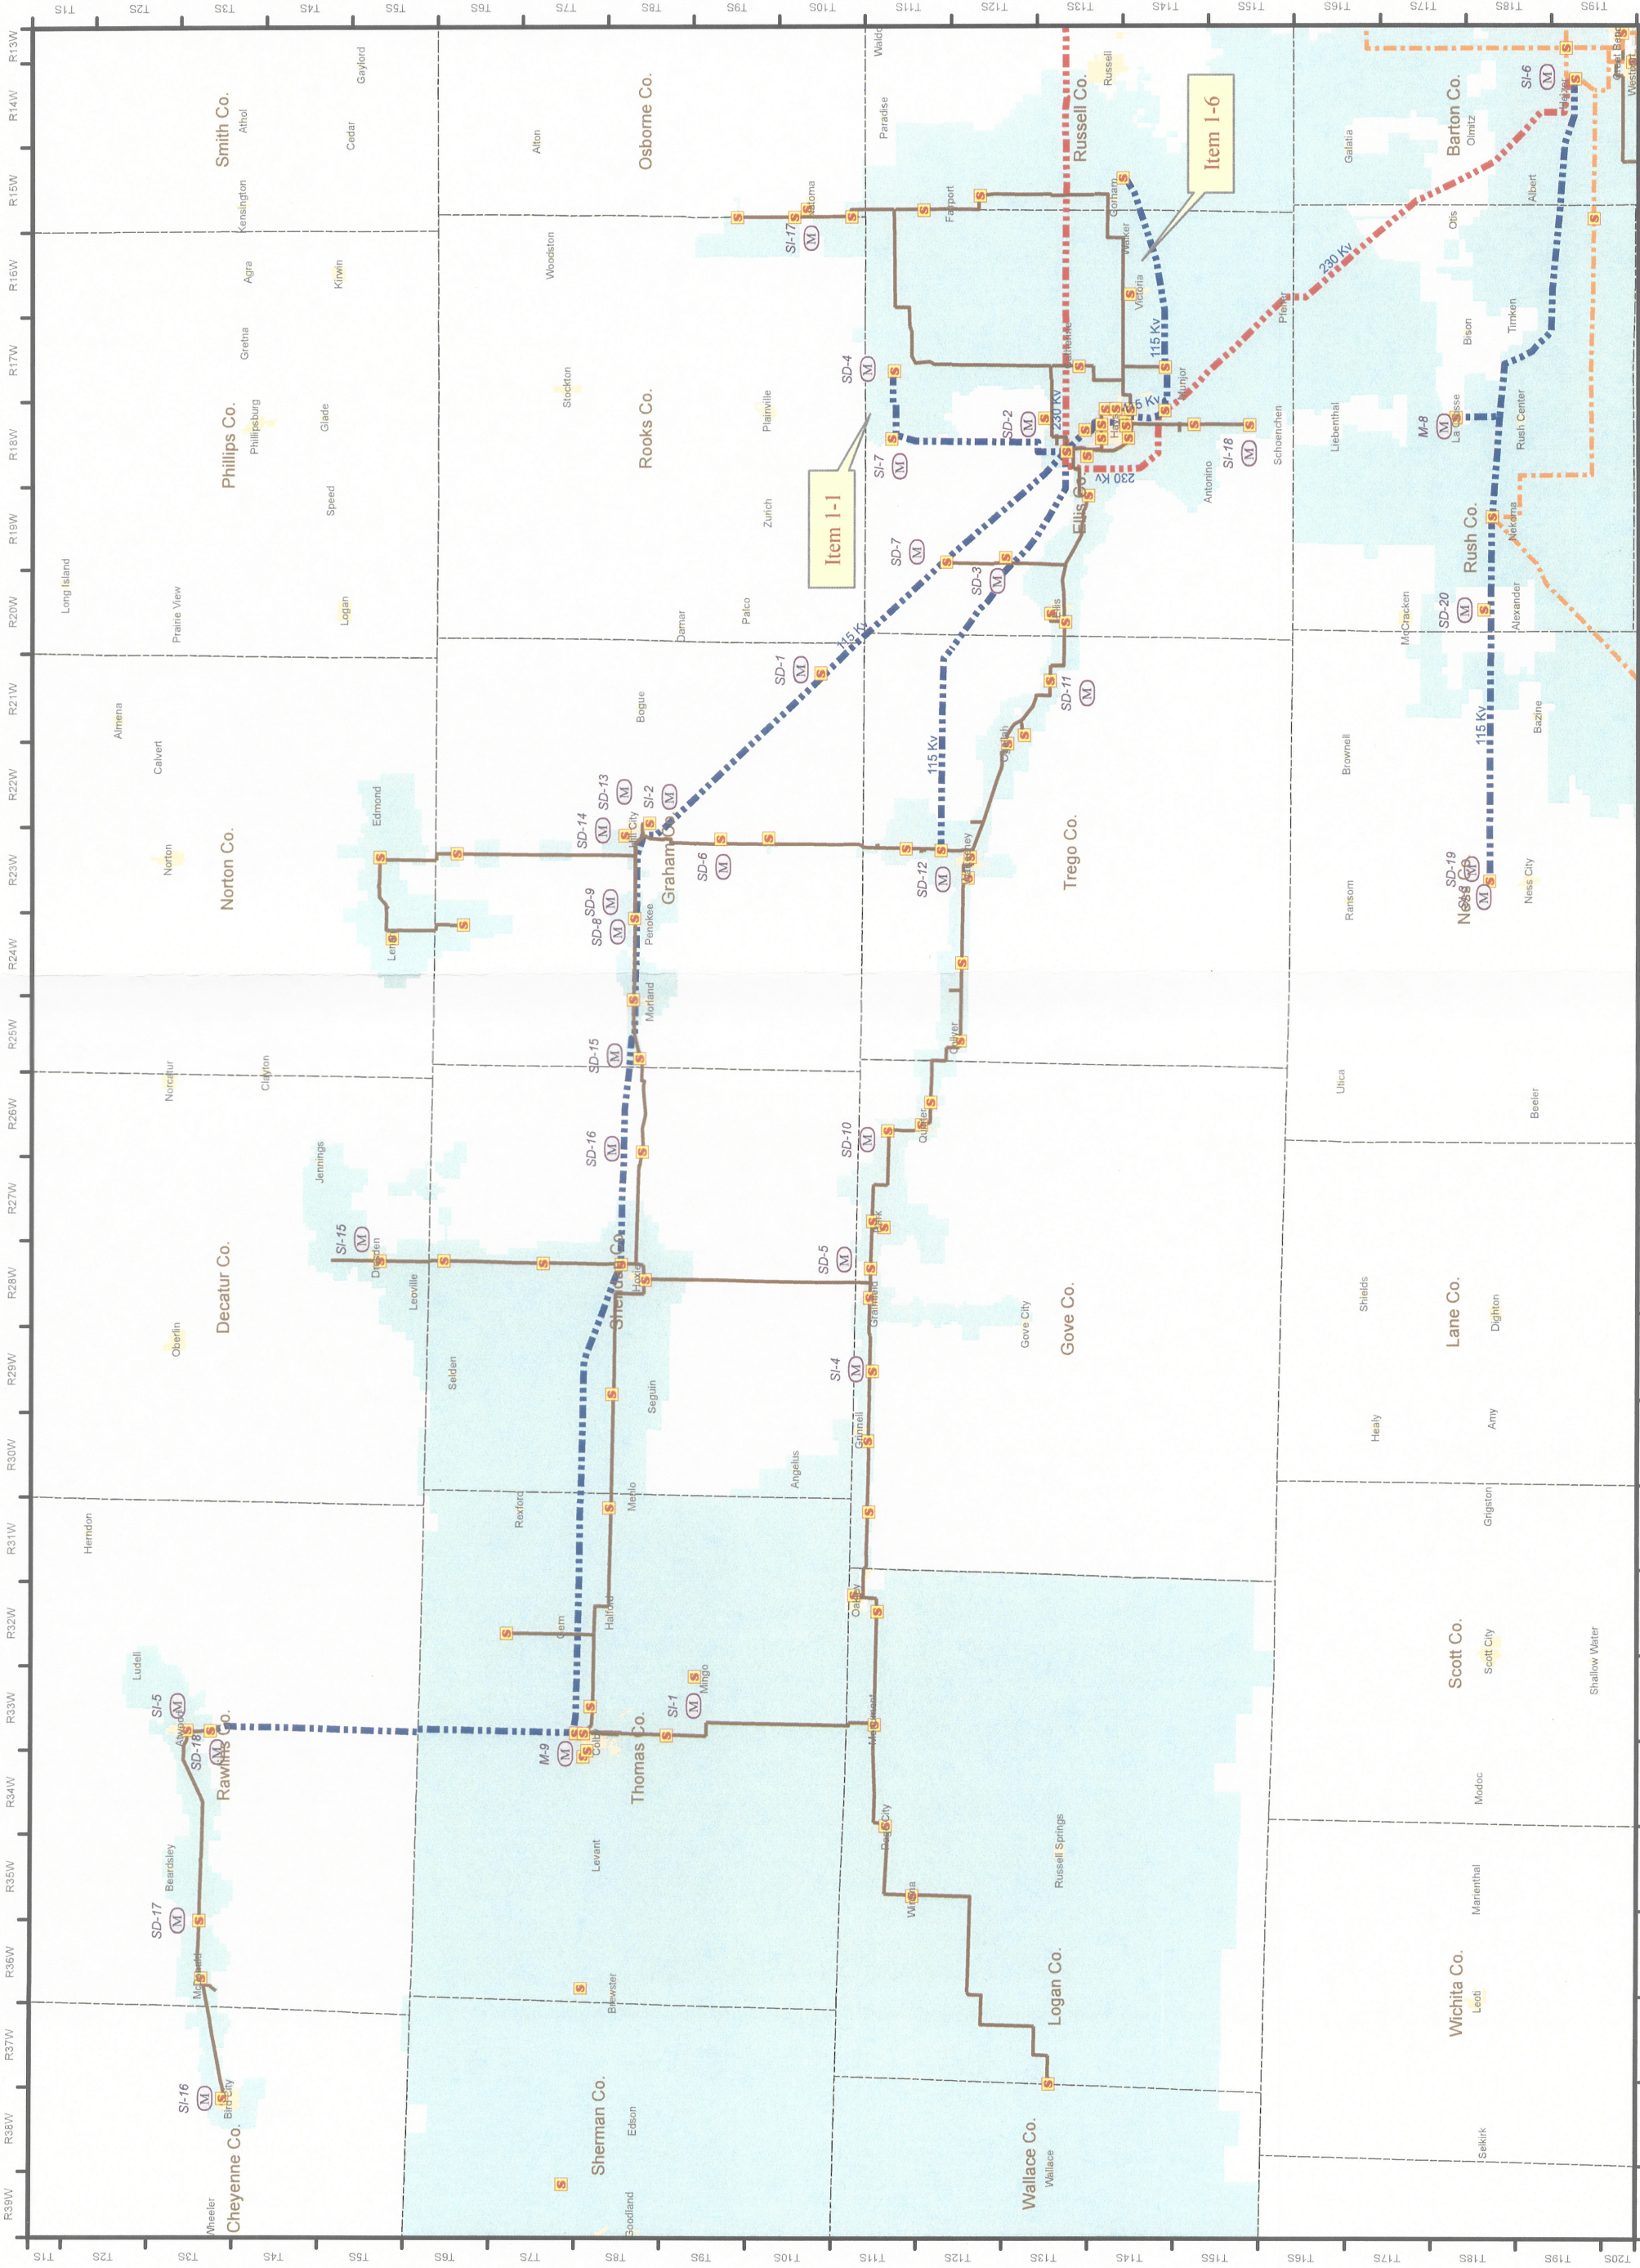

Midwest Energy, Inc.
"Making Energy Work For You"
(785)625-1425

Legend

- MWE Meter Points
- Substation
- 34.5 Kv Line
- 69 Kv Line
- 115 Kv Line
- 230 Kv Line
- Municipals
- MWE Electric Territory

EXHIBIT DOWLING - 1

Midwest Energy Electric Network

Drawing No. B-ElecTransMaps 06
Created by: S.BRUMMER Date: Dec 31, 2006
Revised by: S.J.B Date: Oct. 24, 2007