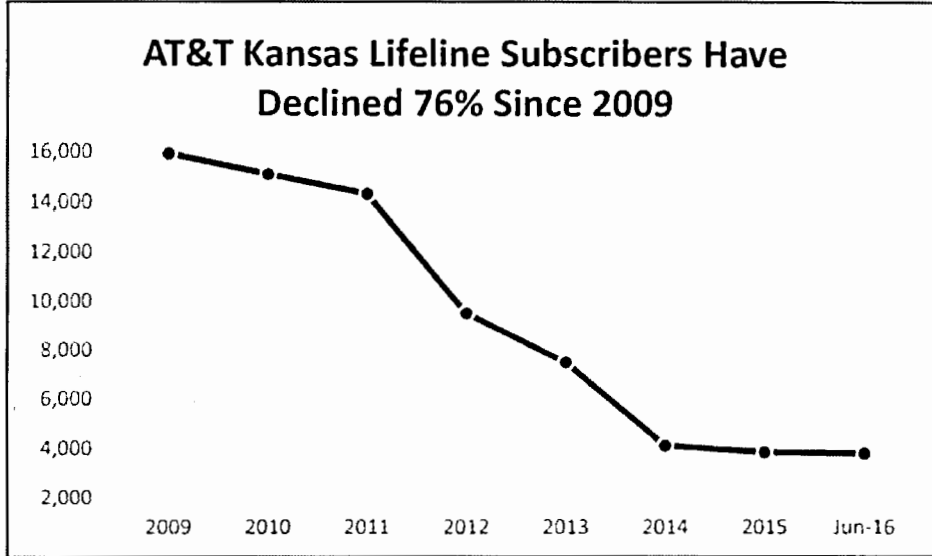

10. In light of these regulatory and marketplace changes, AT&T Kansas seeks an order confirming relinquishment of its ETC designation in the relinquishment area, effective May 31, 2017. The ETC designation is necessary only to receive high-cost support and, as interpreted by the FCC, to participate in the Lifeline program. AT&T Kansas no longer receives federal high cost support in the relinquishment area, and the relatively small number of AT&T Kansas Lifeline customers in the relinquishment area can obtain Lifeline-discounted service from numerous other ETCs. Thus, for AT&T Kansas, the regulatory obligations associated with being an ETC are no longer justified in the relinquishment area.

11. Furthermore, AT&T Kansas' ETC designation in the relinquishment area is not necessary to achieve universal service objectives. AT&T Kansas' relinquishment of its ETC designation in the relinquishment area will not affect either the ability of other ETCs to participate in the federal universal service program, including Lifeline, or the amount of support available in Kansas. Moreover, after relinquishment AT&T Kansas will continue to offer and provide service in the relinquishment area – the only impact of relinquishment will be that