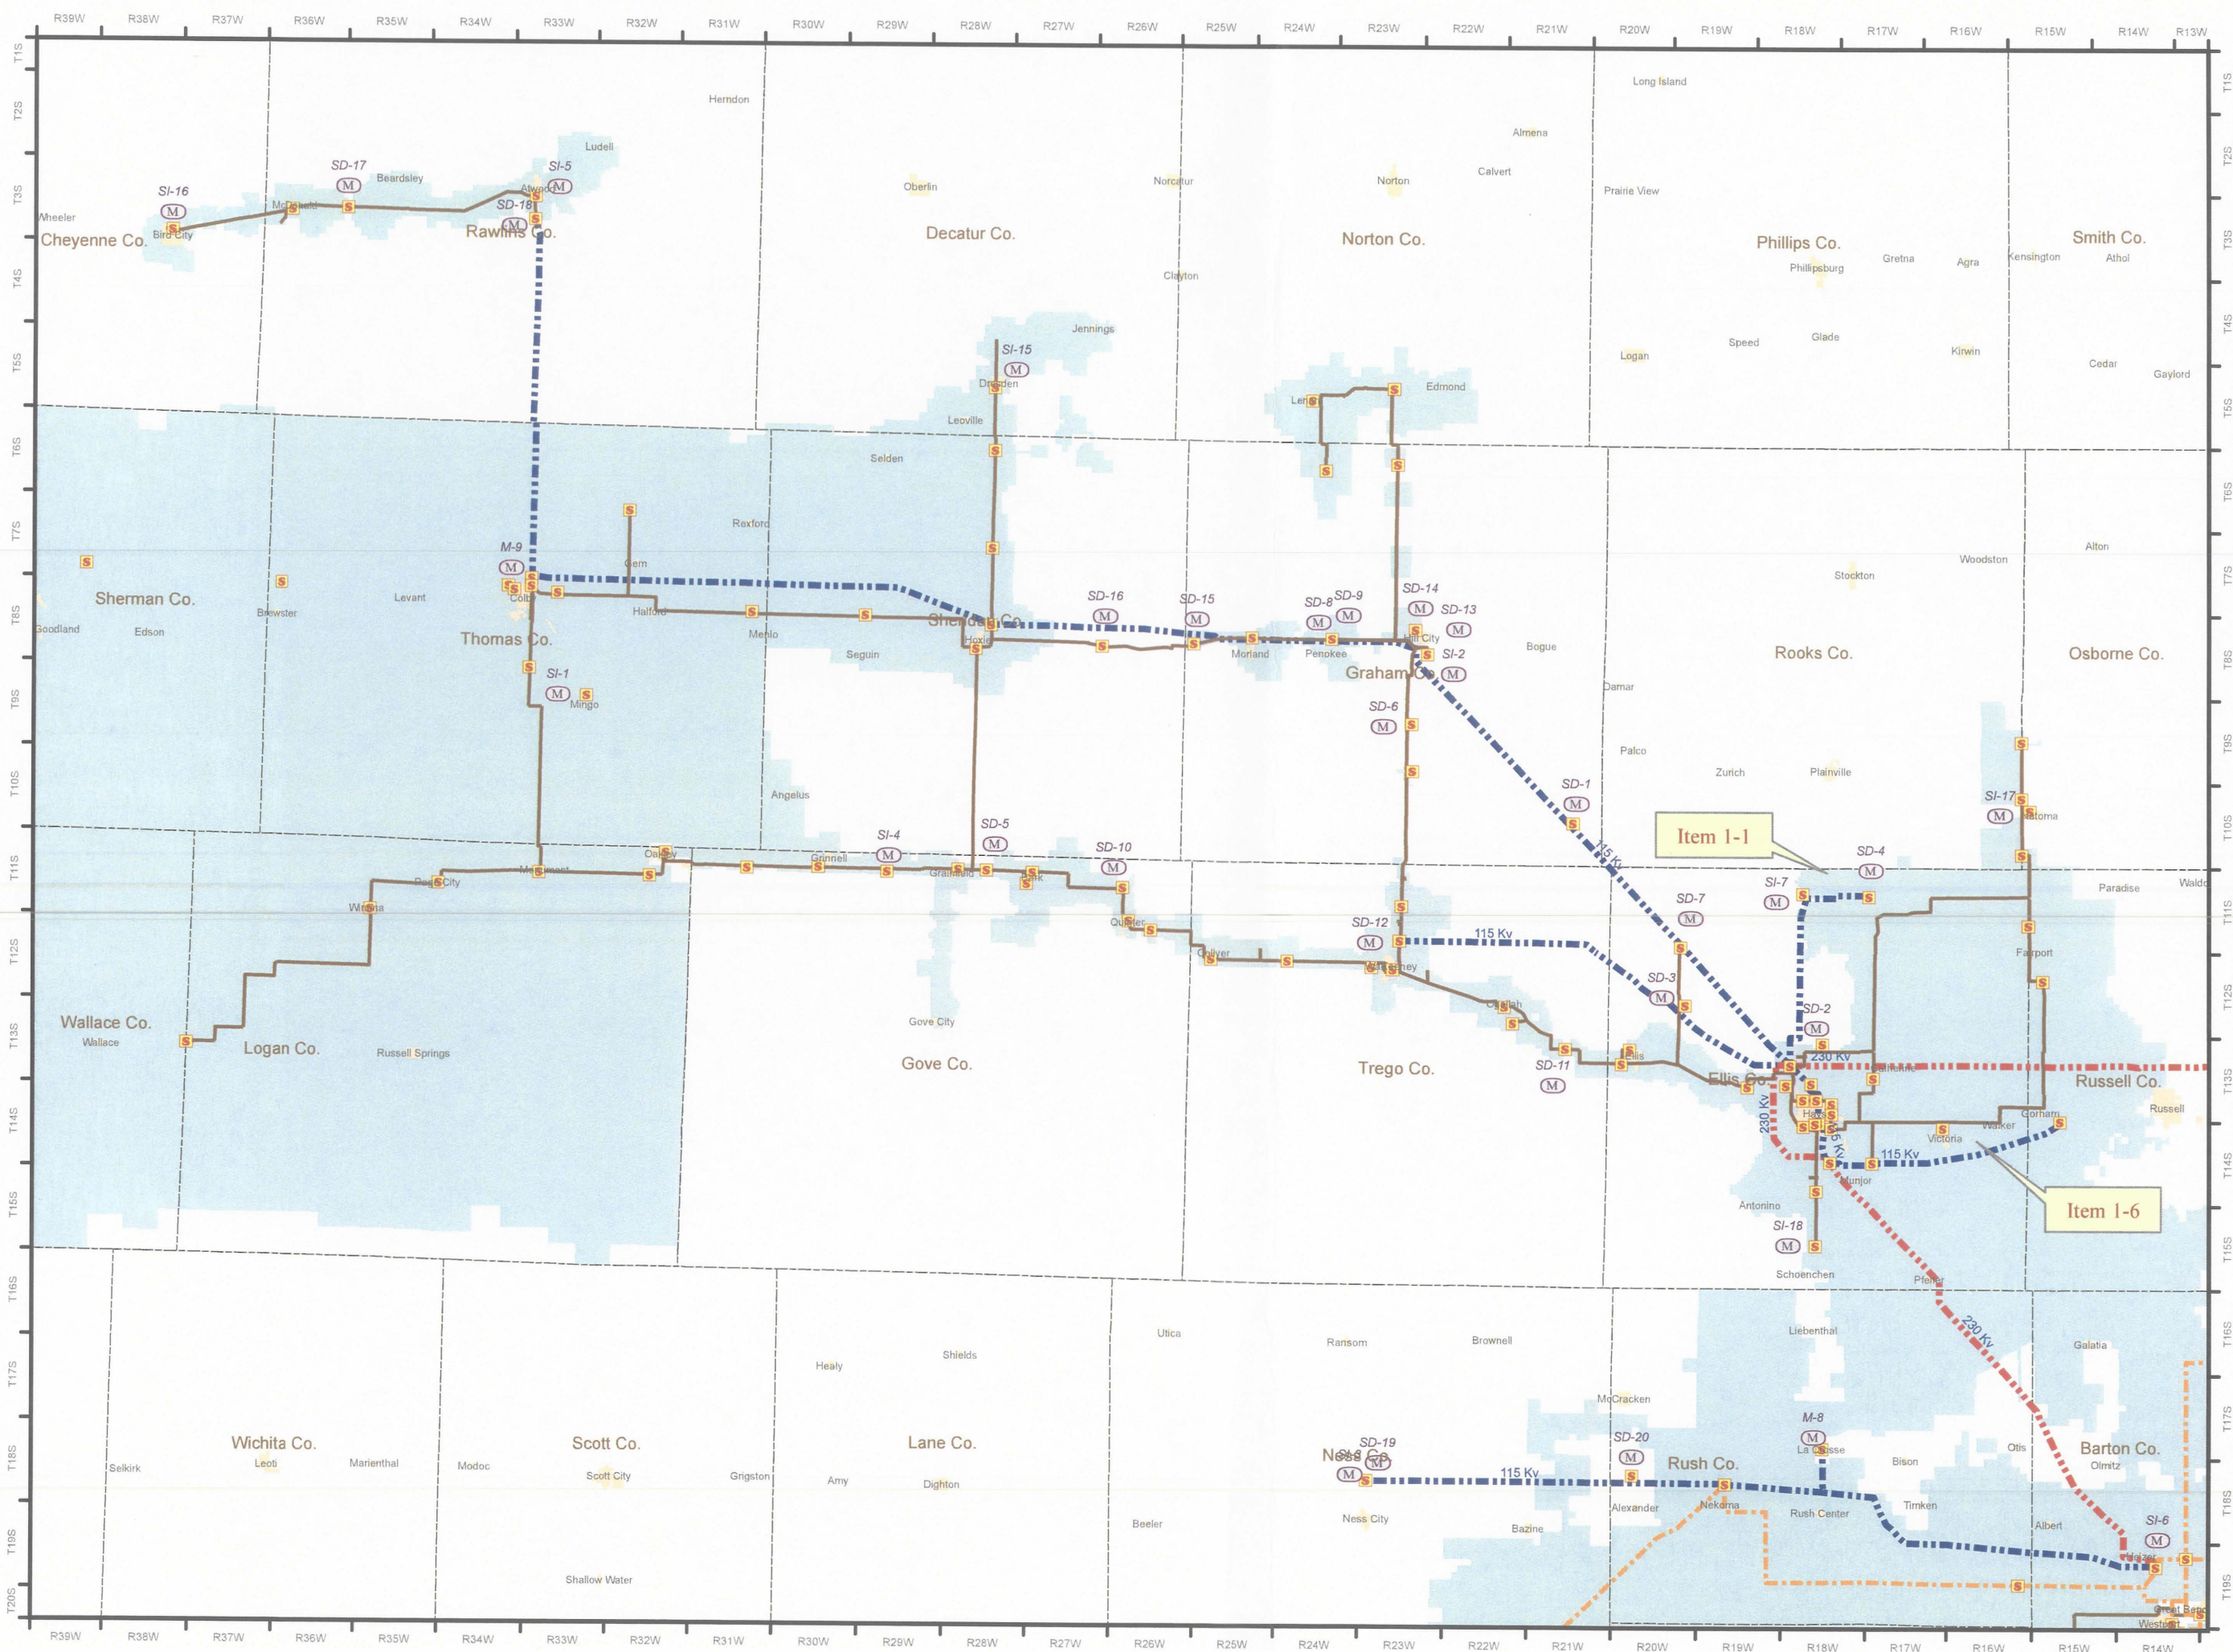

Midwest Energy, Inc.
"Making Energy Work For You"
(785)625-1425

Legend

- (M) MWE Meter Points
- (S) Substation
- 34.5 Kv Line
- - - 69 Kv Line
- - - 115 Kv Line
- - - 230 Kv Line
- Municipals
- MWE Electric Territory

EXHIBIT DOWLING - 1

0 42,000 84,000
Feet

Midwest Energy Electric Network

Drawing No.	B-ElecTransMaps 06	
Created by:	S. BRUMMER	Date: Dec 31, 2006
Revised by:	SJB	Date: Oct. 24, 2007

Legend

- (M) MWE Meter Points
- S Substation
- 34.5 Kv Line
- - - 69 Kv Line
- - - 115 Kv Line
- - - 230 Kv Line
- Municipals
- MWE Electric Territory

EXHIBIT DOWLING - 2

0 33,000 66,000
 Feet

Midwest Energy Electric Network	
Drawing No. B-ElecTransMaps 06	
Created by: S. BRUMMER	Date: Dec 31, 2006
Revised by: SJB	Date: Oct. 24, 2007