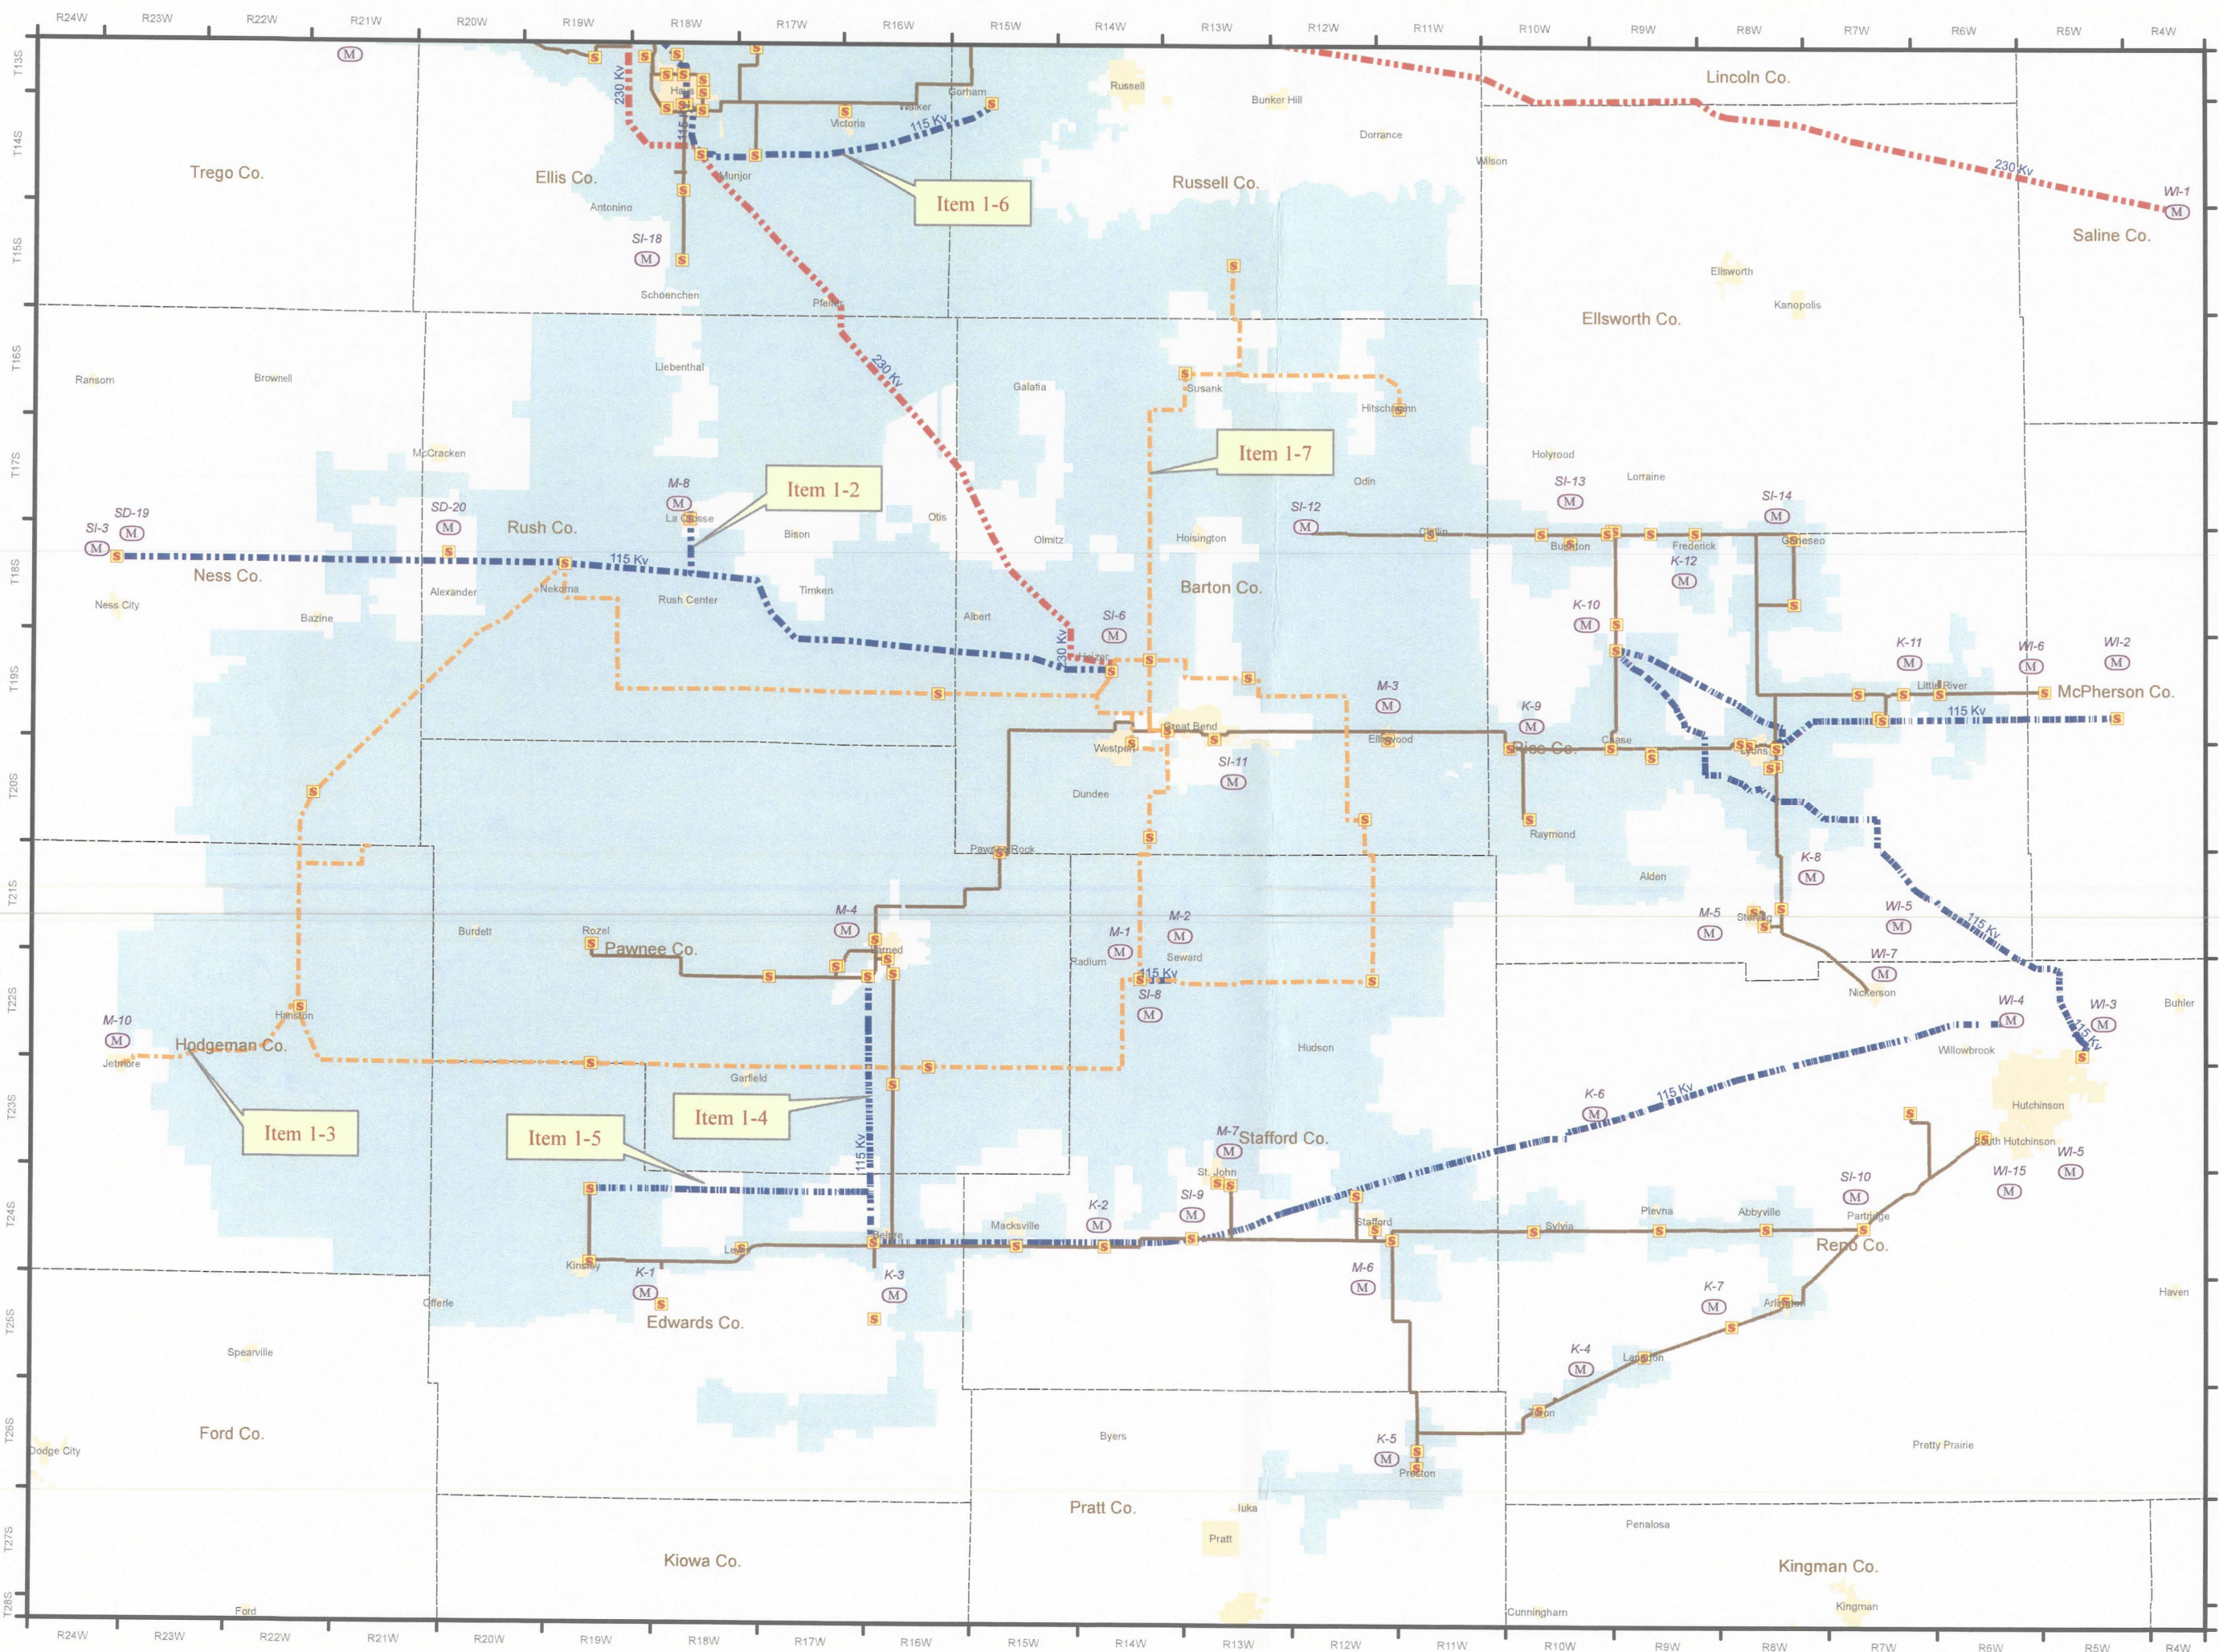

Midwest Energy, Inc.
"Making Energy Work For You"
(785)625-1425

Legend

- (M) MWE Meter Points
- (S) Substation
- 34.5 Kv Line
- - - 69 Kv Line
- - - 115 Kv Line
- - - 230 Kv Line
- Municipals
- MWE Electric Territory

EXHIBIT DOWLING - 1

0 42,000 84,000
Feet

Midwest Energy Electric Network

Drawing No.	B-ElecTransMaps 06	
Created by:	S. BRUMMER	Date: Dec 31, 2006
Revised by:	SJB	Date: Oct. 24, 2007

Legend

- (M) MWE Meter Points
- S Substation
- 34.5 Kv Line
- - - 69 Kv Line
- - - 115 Kv Line
- - - 230 Kv Line
- Municipals
- MWE Electric Territory

EXHIBIT DOWLING - 2

0 33,000 66,000
 Feet

Midwest Energy Electric Network	
Drawing No. B-ElecTransMaps 06	
Created by: S. BRUMMER	Date: Dec 31, 2006
Revised by: SJB	Date: Oct. 24, 2007